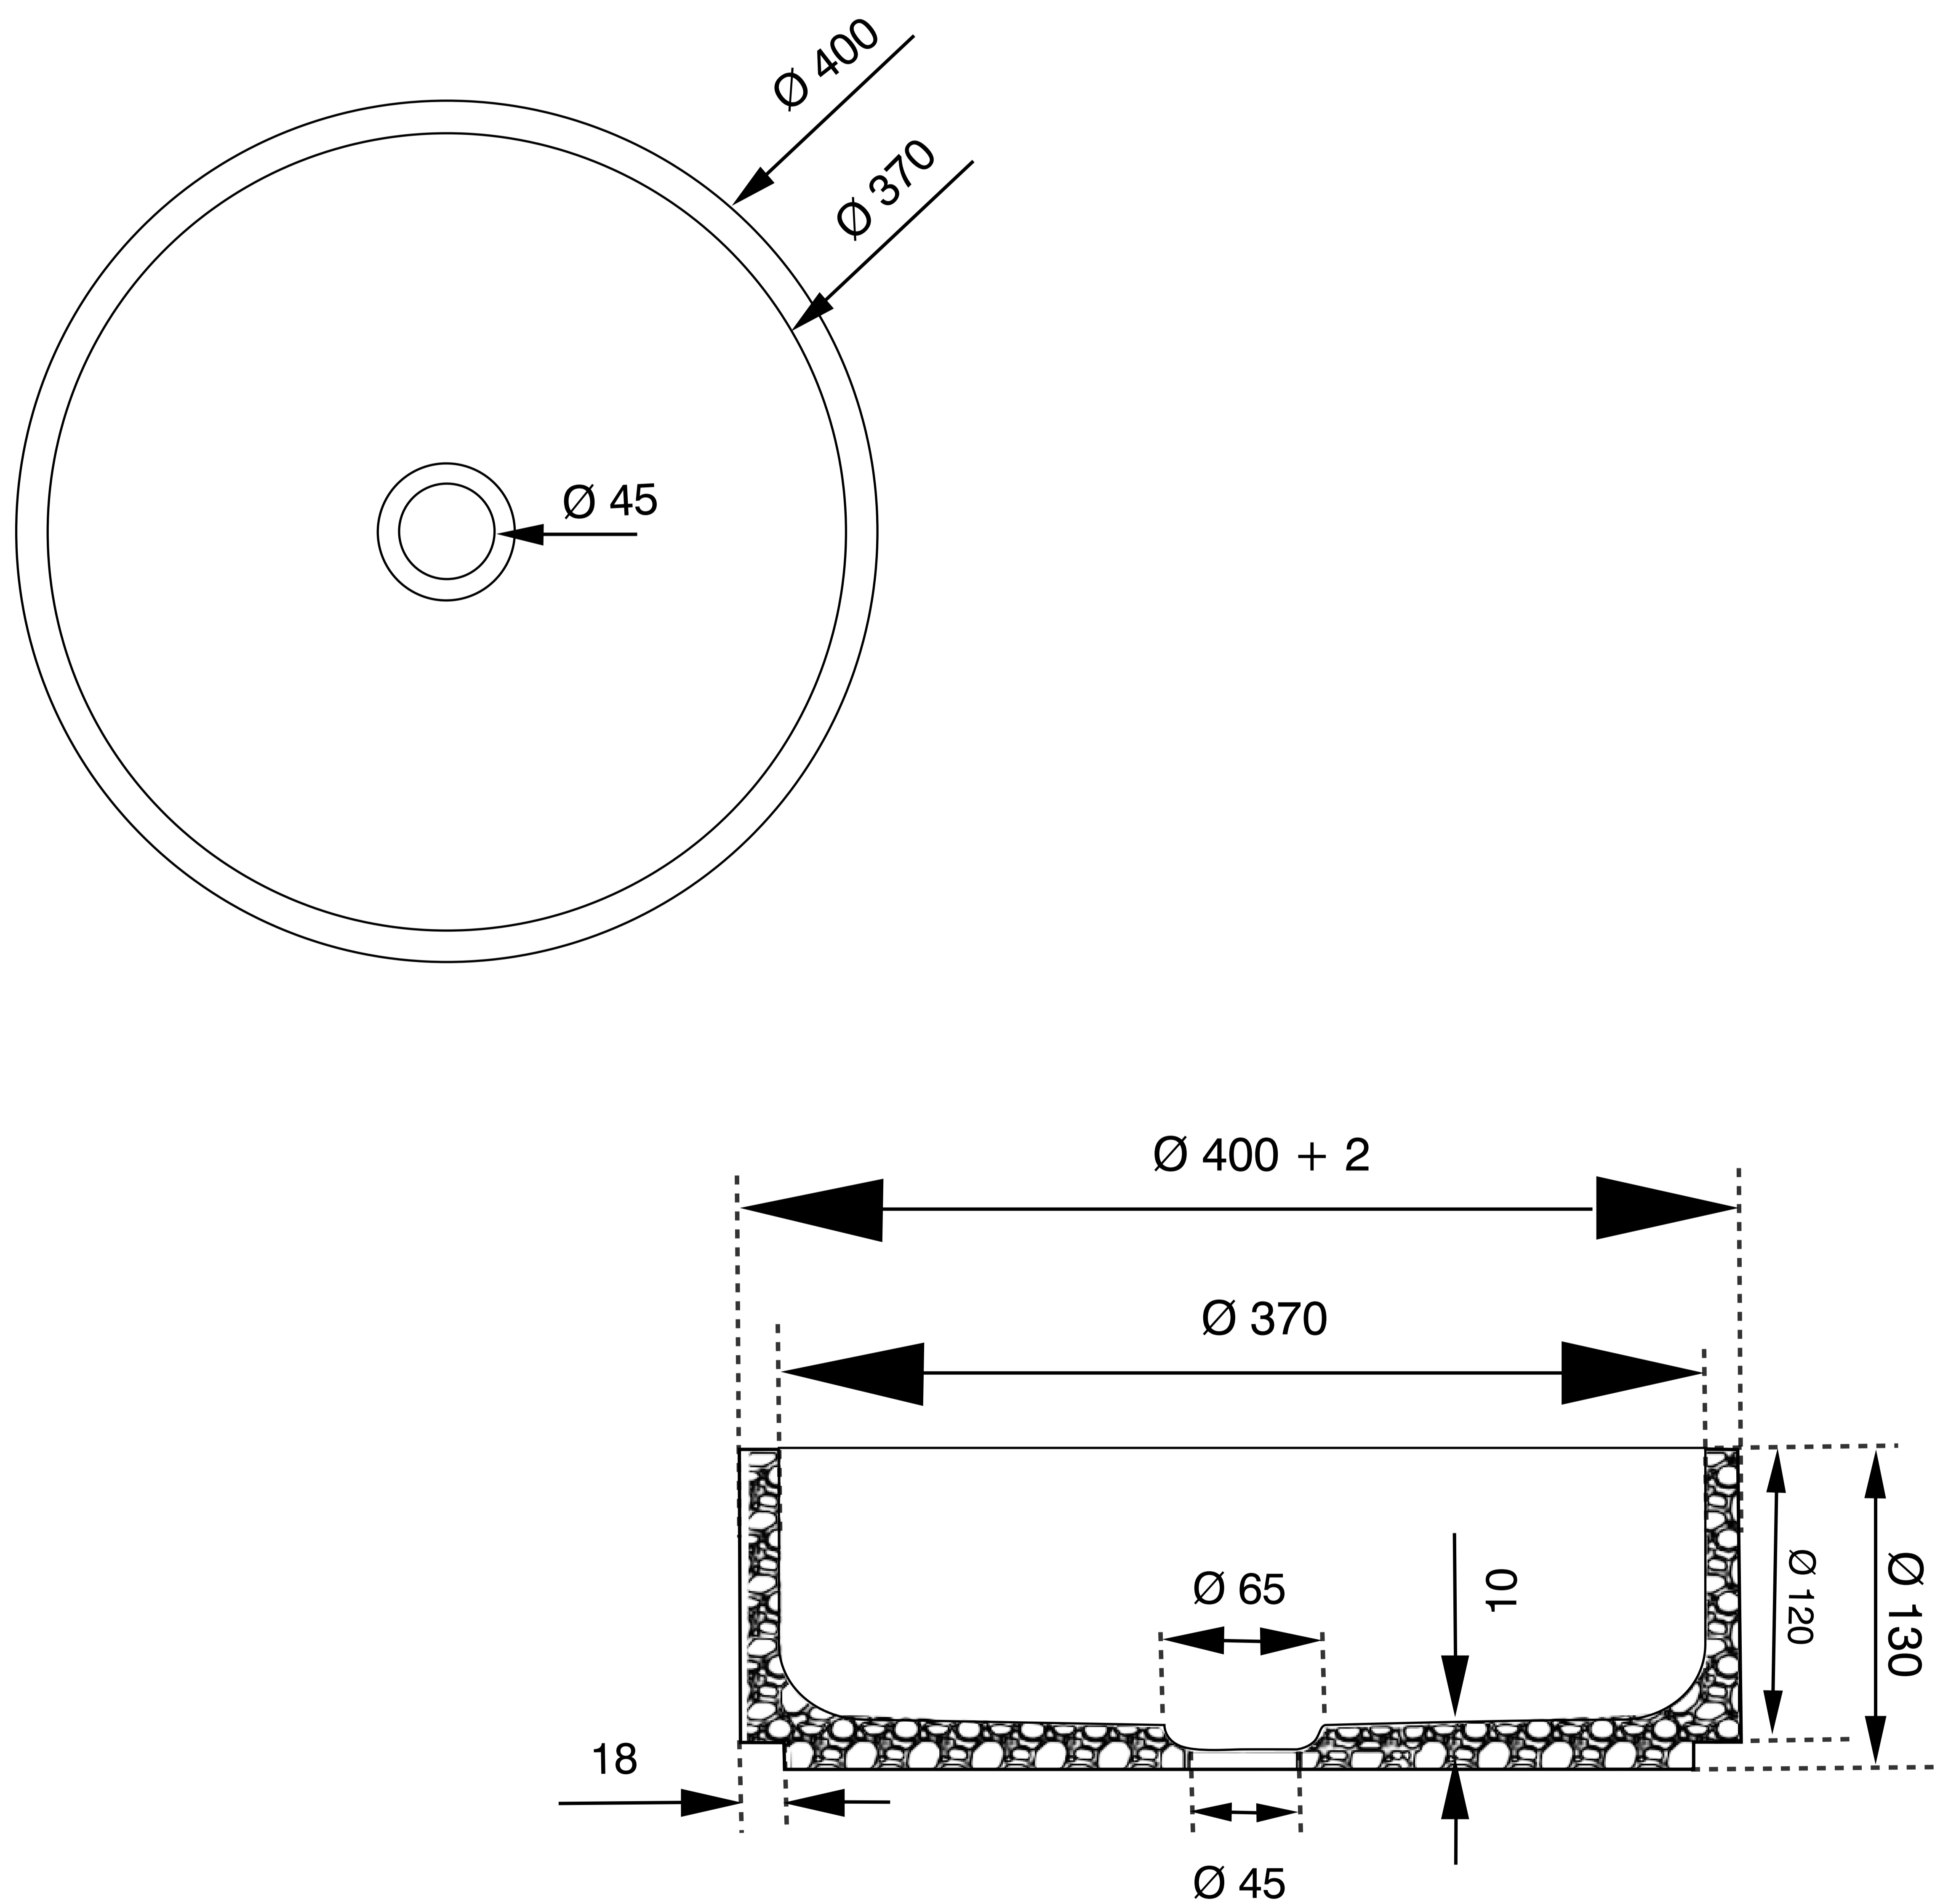

Carrara Marble Basin

Product Code : 9245

Technical Drawing

All dimension are in **mm**